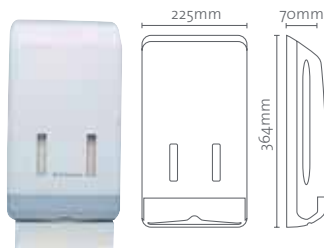

DISPENSERS

ABS white and grey plastic, lockable or snaplock
Compatible with: 4438, 4439, 4447
Order Code 4959