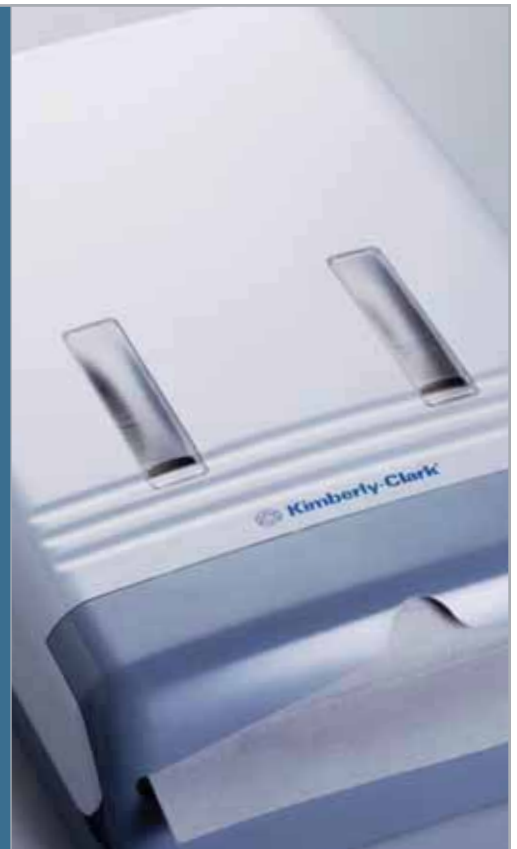

Scott^{*}
HAND
TOWELS

EXTRA LARGE INTERLEAVED
TOWEL SYSTEM

For when you need
a larger towel

Scott*

HAND TOWELS

- Extra large towel for user satisfaction.
- Single towel dispensing for economy in use.
- Towels protected for hygiene and only the towel used is touched.
- Very high capacity with quick-check windows for continued supply.
- Easy to load and top up, saves janitorial time.
- Stylish modern dispensers enhance washroom image.
- ABS plastic dispenser is very strong, cannot corrode and is easy to clean.
- Lockable (or snaplock) dispensers to deter misuse.

 <ul style="list-style-type: none"> • Preferred for quality and value 	 <p>SCOTT® Deluxe Extra Large Interleaved Towels White, 37cm x 24cm, 100 towels/pack, 24 packs/case Order Code 4438</p>	 <p>SCOTT® Extra Large Interleaved Towels Unbleached, 37cm x 24cm, 100 towels/pack, 24 packs/case Order Code 4439</p>	 <ul style="list-style-type: none"> • The economic alternative 	 <p>COSTSAVER® Extra Large Interleaved Towels Unbleached, 37cm x 24cm, 125 towels/pack, 16 packs/case Order Code 4447</p>
---	---	---	---	---