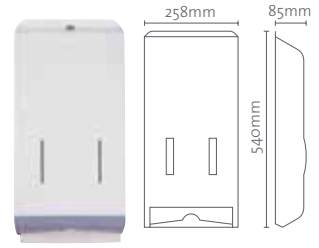

White and grey metal, lockable
Compatible with: 4438, 4439, 4447
Order Code 4944

SUPPORT & QUALITY GUARANTEED

Guarantee of satisfaction

Our 'no-quibble' guarantee, covering all Kimberly-Clark Professional Products, assures you of trouble-free performance by our recommended systems. The quality and consistency of our products allows us to offer a money-back or replacement of stock guarantee.

Guaranteed support

We are proud of our after sales service. Our national network of distributors and sales representatives are on hand when you need them, the answer to any query you may have is just a phone call away.

Australia 1800 647 994

New Zealand 0800 447 814

www.kcprofessional.com/au