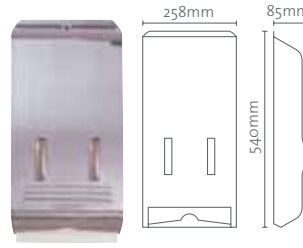

Stainless steel, lockable
Compatible with: 4438, 4439, 4447
Order Code 4950