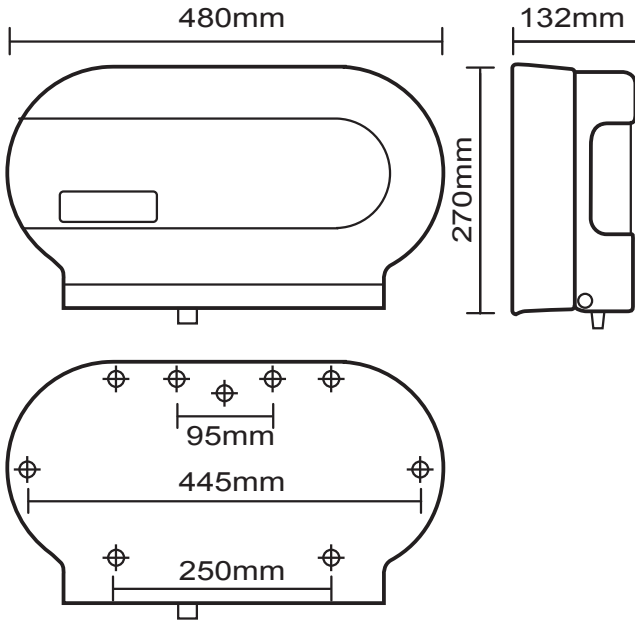

Code: 4913 Double Jumbo Roll Dispenser

Suits KLEENEX® code 5749, SCOTT® code 5748.

Code: 4971 Jumbo Roll Dispenser

Suits KLEENEX® codes
5749, 4782, SCOTT®
codes 5748, 4781.

Code: 4972 Jumbo Roll Dispenser

Suits KLEENEX® codes
5749, 4782, SCOTT®
codes 5748, 4781.