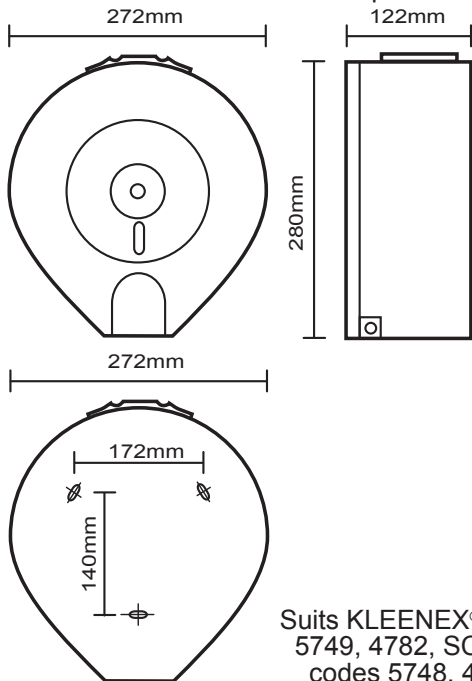

Code: 4913 Double Jumbo Roll Dispenser

Suits KLEENEX® code 5749, SCOTT® code 5748.

Code: 4971 Jumbo Roll Dispenser

Suits KLEENEX® codes
5749, 4782, SCOTT®
codes 5748, 4781.

Code: 4972 Jumbo Roll Dispenser

Suits KLEENEX® codes
5749, 4782, SCOTT®
codes 5748, 4781.