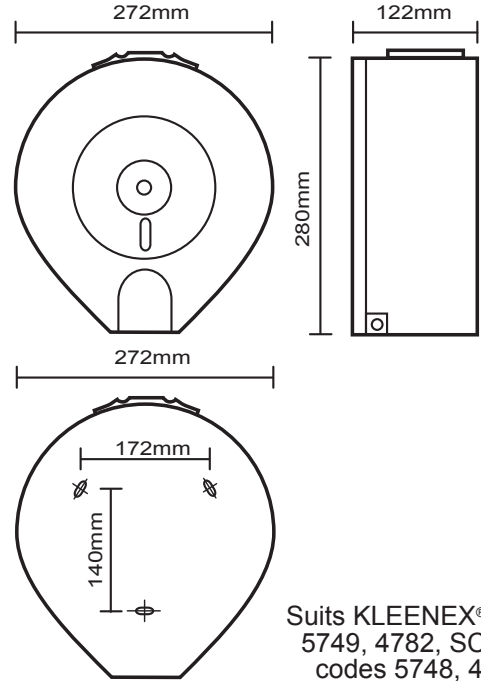

Code: 4913 Double Jumbo Roll Dispenser

Suits KLEENEX® code 5749, SCOTT® code 5748.

Code: 4971 Jumbo Roll Dispenser

Suits KLEENEX® codes
5749, 4782, SCOTT®
codes 5748, 4781.

Code: 4972 Jumbo Roll Dispenser

Suits KLEENEX® codes
5749, 4782, SCOTT®
codes 5748, 4781.